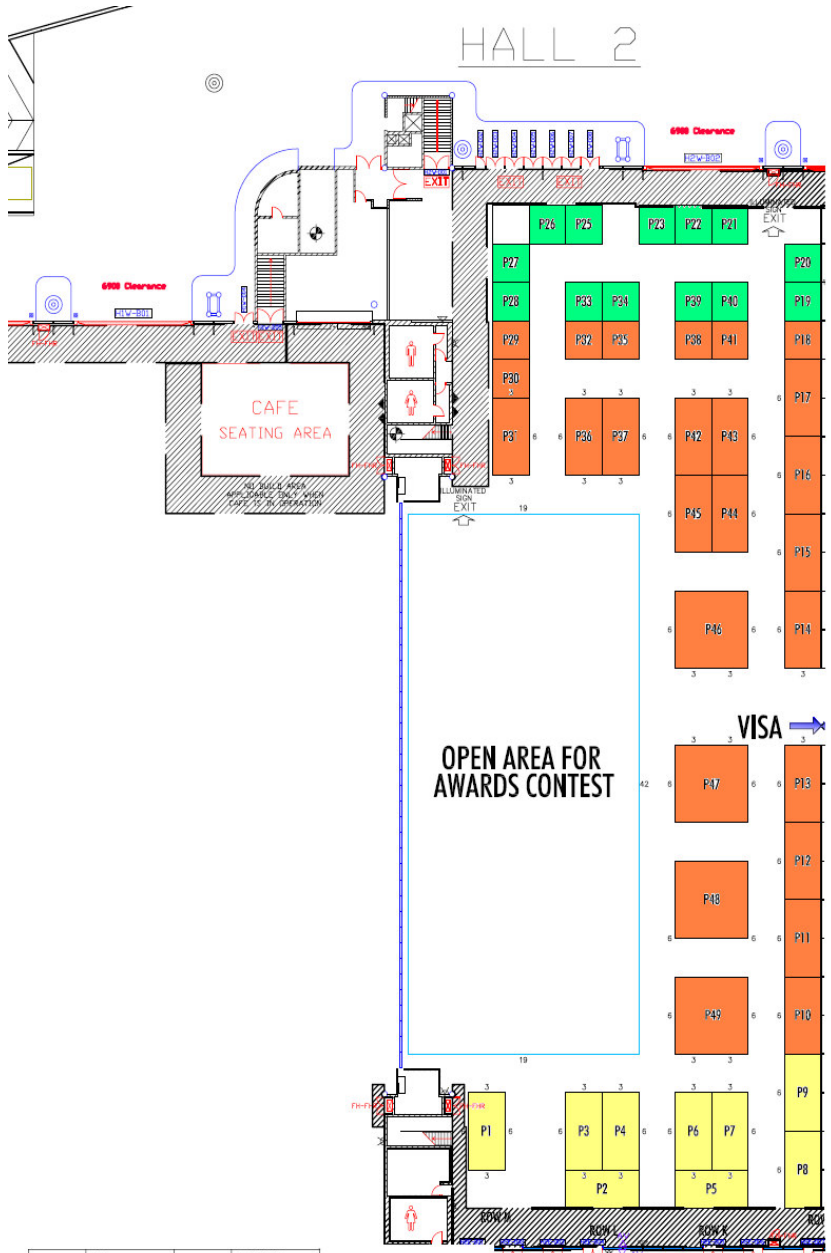

# HALL 2

PANEL	TBC	LIGHTS	2x150W/9sqm
FASCIA	TBC	POWER	1x4AMP/9sqm
CARPET	TBC		

- Shell Panel 2.4m H
- Shell Panel 3.4m H
- Post
- ↑ SHOW ENTRY
- AREA REGISTRATION
- ENTRY / EXIT DO